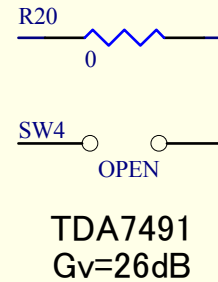

LXA-OT3 gain up modification (about 20dB up)

Before

After

Title		
http://www.cepstrum.co.jp		
Size	Number	Revision
A4		
Date:	14-Jan-2014	Sheet of
File:	D:\in_use\lxa-ot3\lxa-ot3mode.sch	Drawn By: