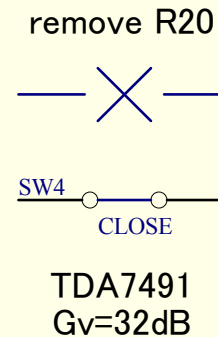

LXA-OT3 gain up modification (about 20dB up)

Before

After

Title		
http://www.cepstrum.co.jp		
Size	Number	Revision
A4		
Date:	14-Jan-2014	Sheet of
File:	D:\in_use\lxa-ot3\lxa-ot3mode.sch	Drawn By: